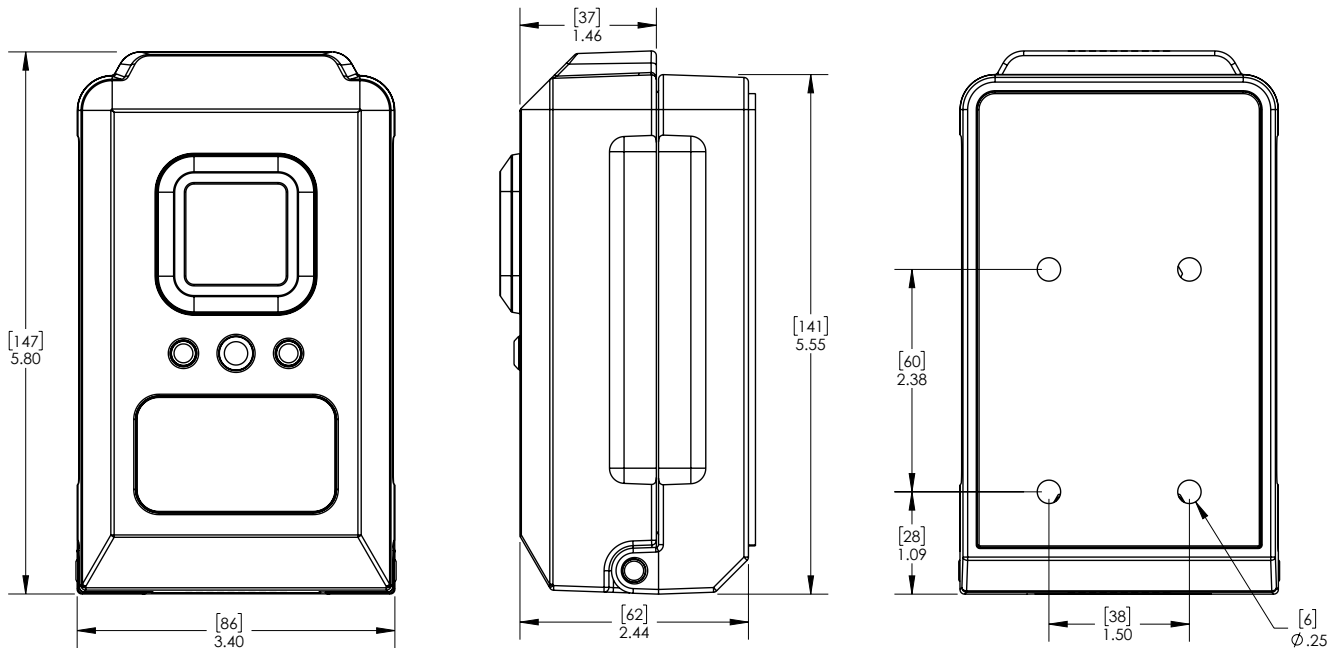

CyberBox is available in shackle or wall-mounted configurations, as well as an over-the-door mounting option.

## CyberBox Wall Mount

Part Number: BLR-BOX-01

<b>CAW</b>	Version 9.9 (or newer)
Enterprise	<input checked="" type="checkbox"/>
Basic	<input type="checkbox"/>

CyberBox is a keyless lockbox that facilitates access control using a Bluetooth enabled device. Provides storage for keys, access cards, and more. An item sensor indicates when the stored item is present.

### Specifications

<b>Physical</b>	Powder-coated aluminum box, polycarbonate
<b>Operating Temperatures</b>	-4° to 140° F (-20° to 60° C) Below 14° F (-10° C), battery capacity significantly reduced*
<b>Dimensions</b>	5.8" L x 3.4" W x 2.44" H (147 mm x 86 mm x 62 mm)
<b>Weight</b>	46 oz (1,304 g)
<b>Power</b>	4AA batteries, field replaceable (supplied with alkaline, lithium recommended for cold weather)
<b>Visual Indicators</b>	2 multicolored LED indicator lights
<b>Audio Indicator</b>	Beeper
<b>Access Options</b>	Cell phone with app, IR with fob, CK-FLASH, CK-AIR2, CKR-BLUE3
<b>Management Options</b>	IR Encoder 10 (CKBR-IR10), Bluetooth mobile device
<b>Software</b>	CyberAudit® Enterprise 9.9 (or newer)
<b>Battery Life</b>	Up to 2 years depending on usage
<b>RoHS</b>	Compliant with EU 2015/863
<b>IP Rating</b>	IP54

Notes:  
 Dimensions in inches (mm)  
 Drawing not to scale  
 Ø indicates diameter

\* Lithium batteries suggested if CyberBox is frequently exposed to cold temperatures