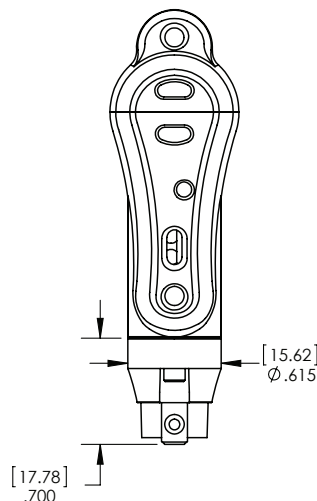

- Replaceable 3 Volt Lithium CR2 Battery
- 2MB Flash Memory Stores up to 12,000 Audit Events
- Fully compatible with all Gen 2 CyberLock Features

CyberKey Go

Part Number: CKR-GO

CAW	Version 9.6 or newer
Enterprise	<input checked="" type="checkbox"/>
Basic	<input type="checkbox"/>

Notes:
 Dimensions in inches (mm)
 Drawing not to scale
 Ø indicates diameter